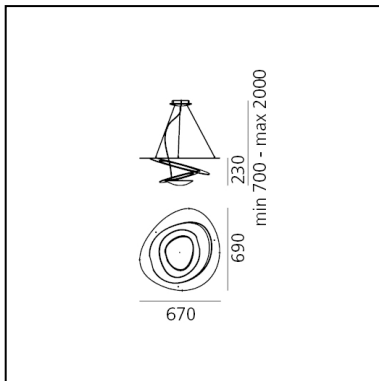

## LUMINAIRE

- Watt: **44W**
- Voltage: **220V-240V**
- Delivered lumens output: **3313lm**
- CCT: **3000K**
- Efficiency: **82%**
- Efficacy: **75.30lm/W**
- CRI: **90**
- Dimmable Typology: **Push**

## DIMENSIONS

- Length: **cm 67**
- Width: **cm 69**
- Height: **cm 23**
- Max Height from ceiling: **cm 200**
- Impact Resistance: **N/D**
- Glow Wire Test: **650°**

## SOURCES INCLUDED

- Category: **Led**
- Number: **1**
- Watt: **44W**
- Delivered lumens output: **4230lm**
- Color temperature (K): **3000K**
- CRI: **90**
- Color Tolerance: **MacAdam 2SDCM**